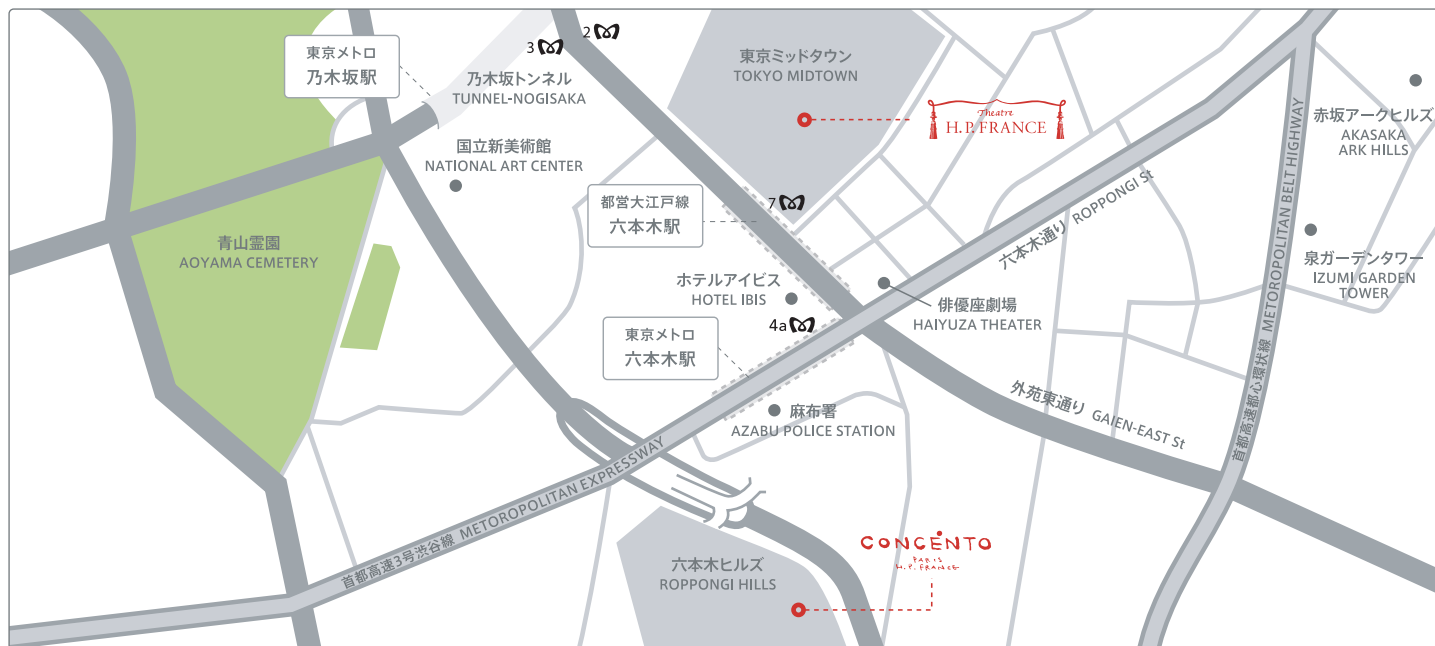

ROPPONGI AREA

CONCENTO PARIS H.P.FRANCE

〒106-0032

2F west walk, roppongi hills, 6-10-3,
Roppongi, Minato-ku, Tokyo, JAPAN

TEL : 03-5410-8833

Theatre H.P.FRANCE

〒107-0052

D-0220 Tokyo Midtown, 9-7-4,
Akasaka, Minato-ku, Tokyo, JAPAN